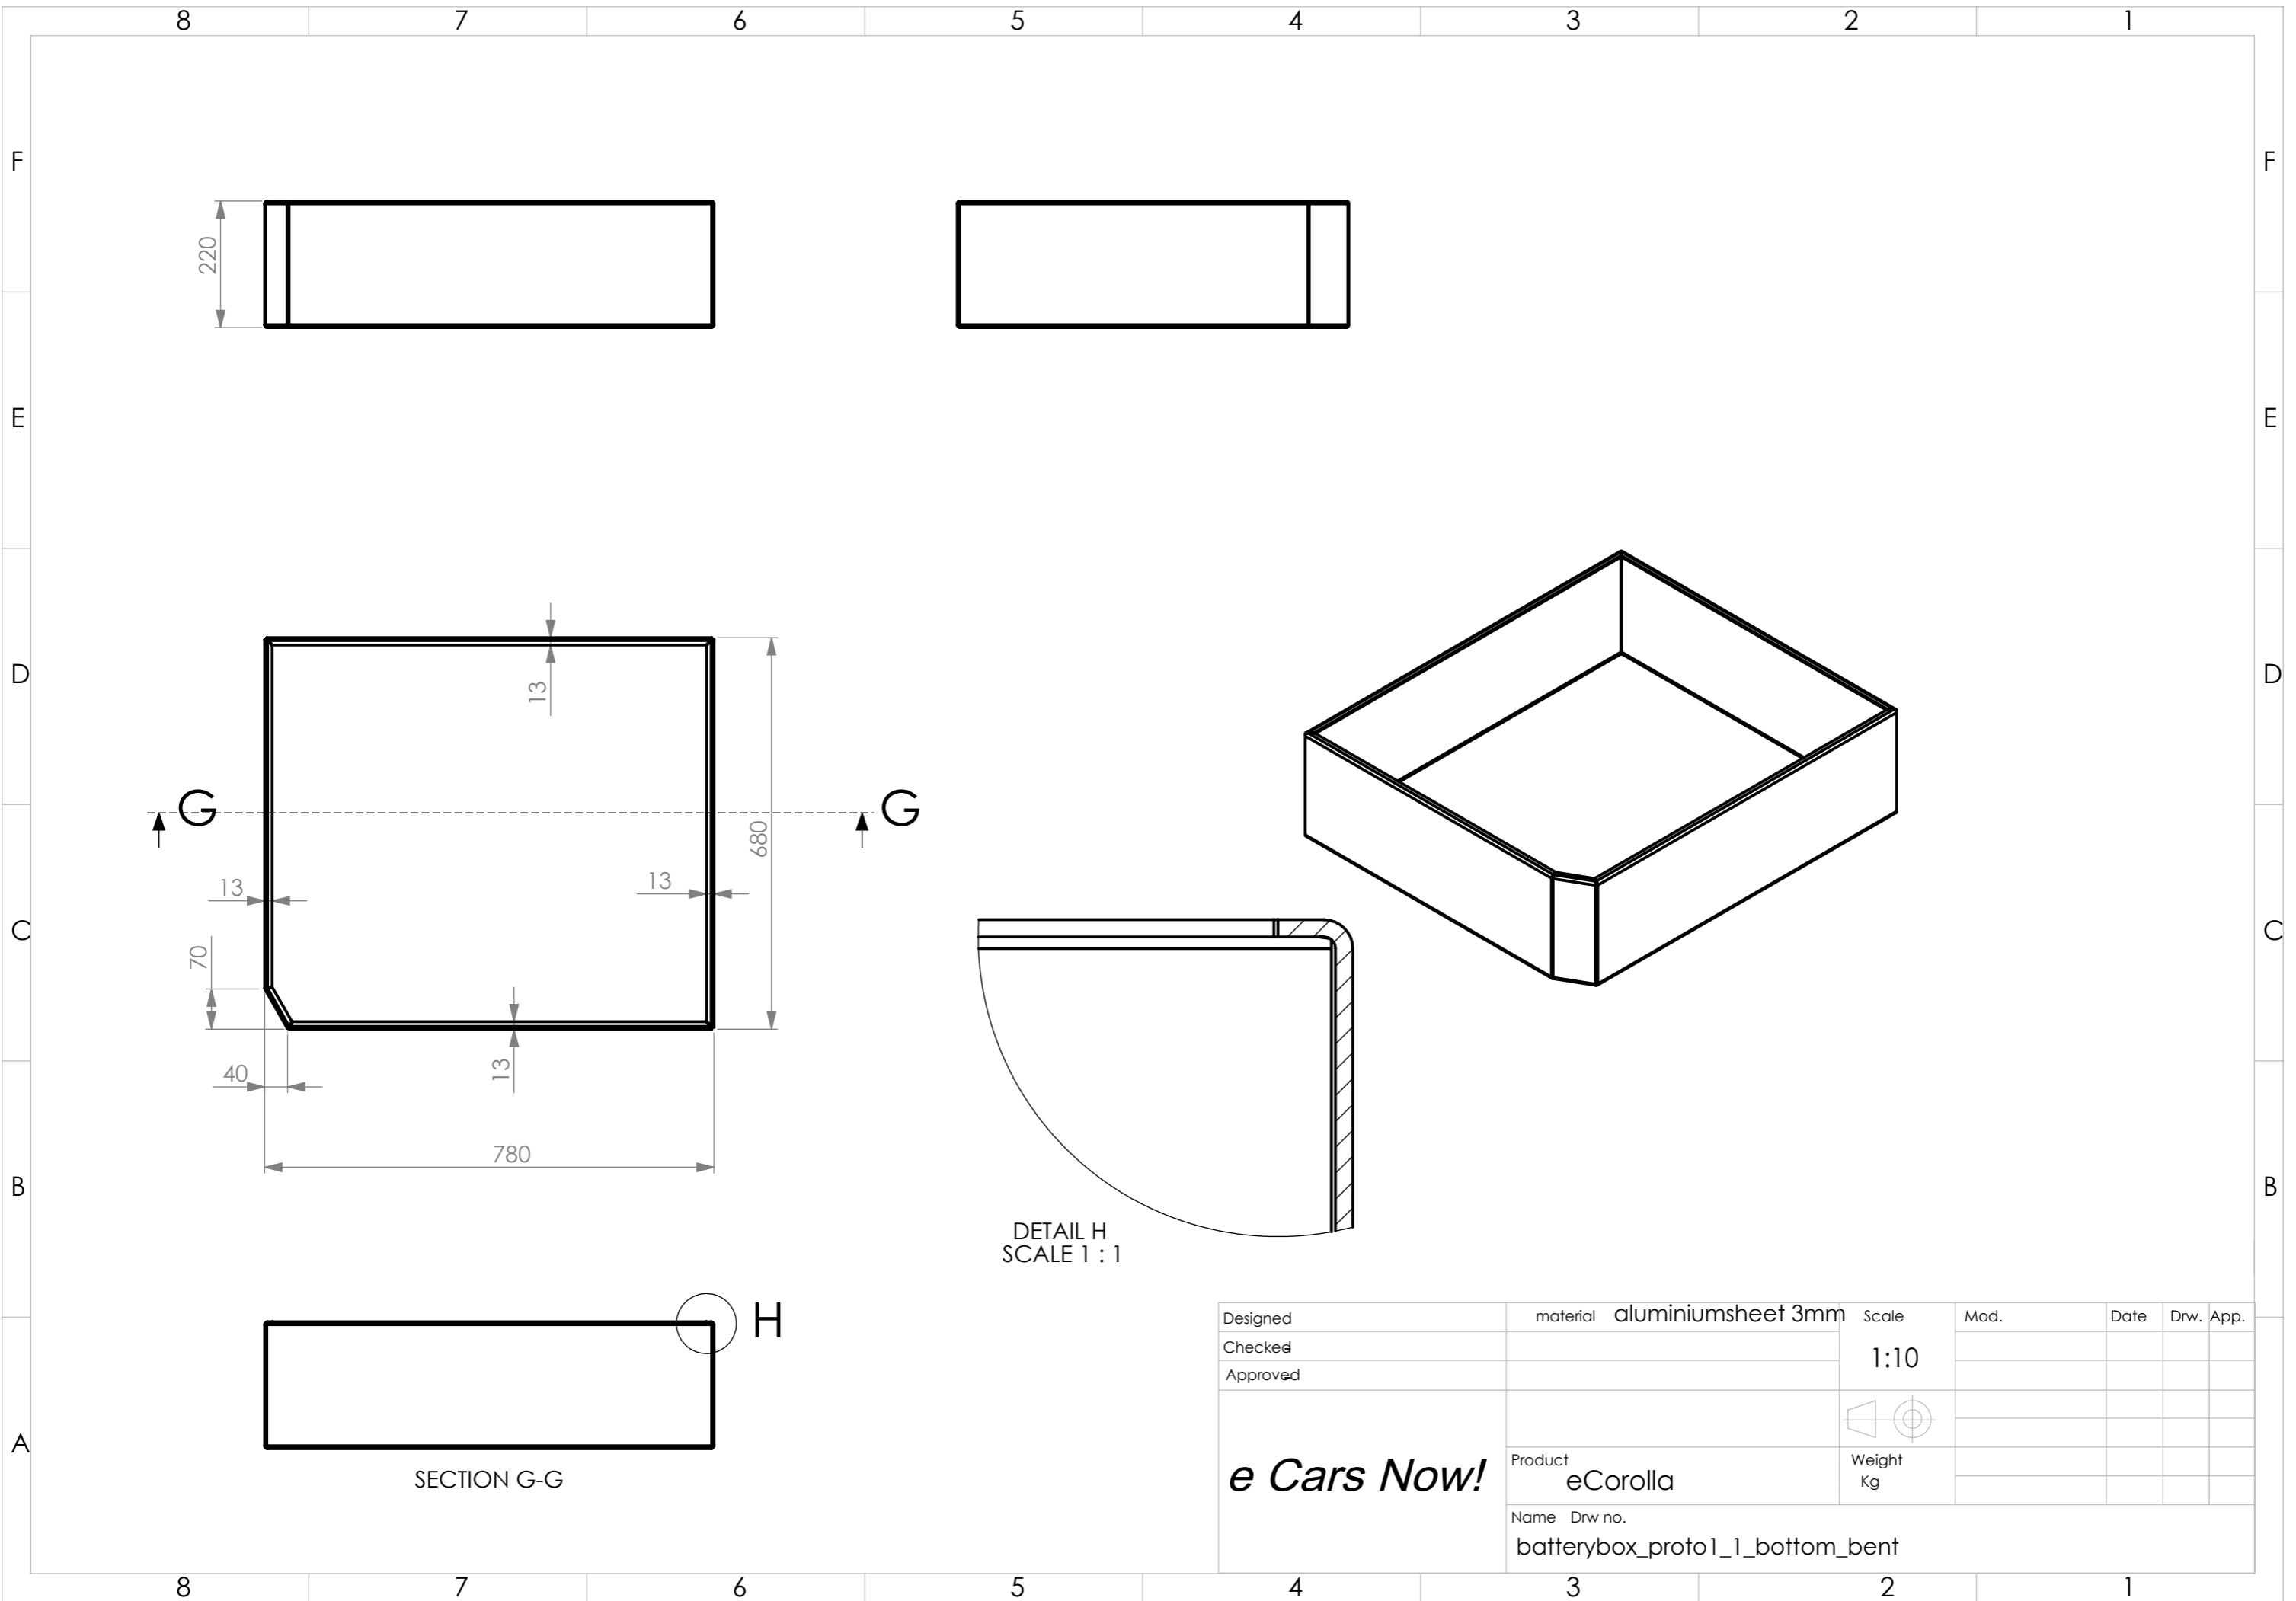

DETAIL F
SCALE 1 : 5

Designed	material	aluminiumsheet 3mm	Scale	Mod.	Date	Drw.	App.
Checked			1:10				
Approved							
e Cars Now!	Product	eCorolla	Weight				
	Name	Drw no.	Kg				
	batterybox_proto1_1_bottom_flat pattern						

Designed	material aluminiumsheet 3mm	Scale	Mod.	Date	Drw.	App.	
Checked		1:10					
Approved							
e Cars Now!		Product					
		eCorolla	Weight				
		Kg					
Name		batterybox_proto1_1_bottom_bent					
Drw no.							